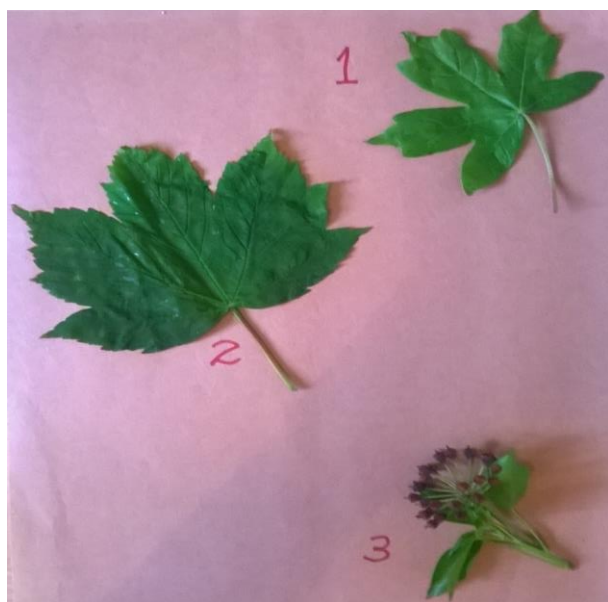

### Day 3- The Trees Around My Home.

If you are lucky enough to pass trees, shrubs or plants on your daily exercise outings, take a good look.

See if you can memorise the shapes of the leaves.

Go home and research what trees or plants you have seen.

Send us photos and we will post the best ones.

Perhaps you can research where there is a giant Redwood tree (Sequoia) close to where you live? You can look forward to visiting it after the Lockdown is lifted. Here are some leaves from trees we found around John Muir's old home in Dunbar:

Can you work out what trees they come from?

Let us know what you think!

Er herm, actually, two of them are odd, (not from trees) 😊.

See if you can spot what they are.

Have fun!